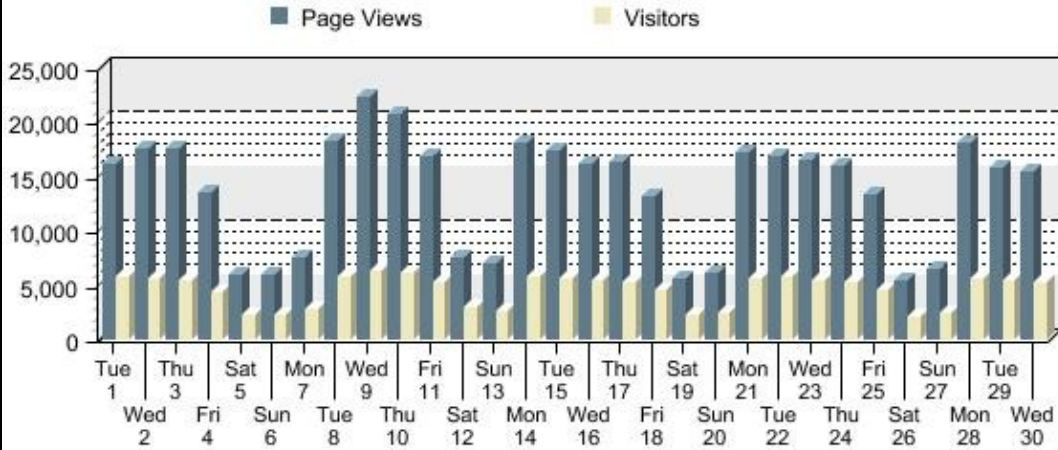

## Calendar Summary Report

Reporting Period: September 2009  
Report Generated On: Thu, Oct 1, 2009 at 01:18:28 AM

Total Monthly Page Views	412,554	Average Page Views Per Day	13,751.80
Total Monthly Visitors	137,214	Average Visitors Per Day	4,573.80
Total Monthly Unique Visitors	43,712	Average Unique Visitors Per Day	1,457.07
Total Monthly Return Visitors	93,502	Average Return Visitors Per Day	3,116.73